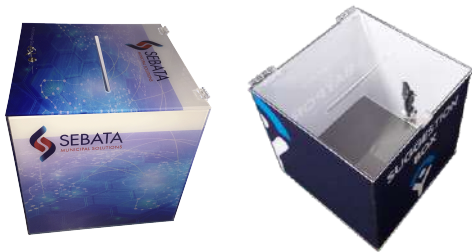

BRANDING AND SIGNAGE

We brand onto acrylic, ABS, chromadek, rowmark, vinyl, glass and wood..

We can direct print, print and cut vinyl, laser cut or laser engrave.

Please phone us to discuss your branding options.

Suggestion Box Branding

- We brand to size
- One or more sides

Direct printing, Vinyl cut and print, Engraving.