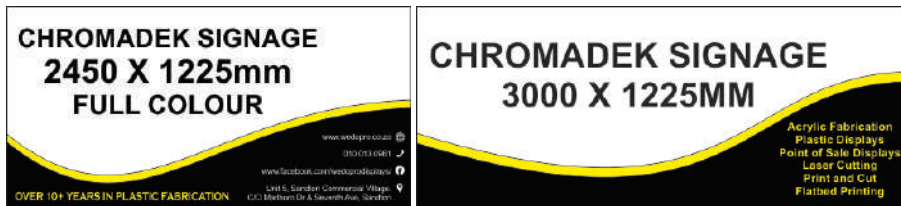

Address: Unit 24, Eastborough Business Park, 15 Olympia Street, Sandton

PLS NOTE: Prices are subject to change without prior notice | Prices excl VAT

WE DO
PRO *Displays*

6

CHROMADEK SIGNAGE

STD SIZES	DESCRIPTION	PRICE
1225x1225mm	0.6mm White Chromadek Direct UV Printed	R2141.50
1850x1225mm	Pop riveted onto Aluminium 25x25mm Square Tubing Includes Corner connectors	R3200.50
2450x1225mm	Standard sizes shown here Custom sizes available upon request	R3294.00
3000x1225mm		R3785.00